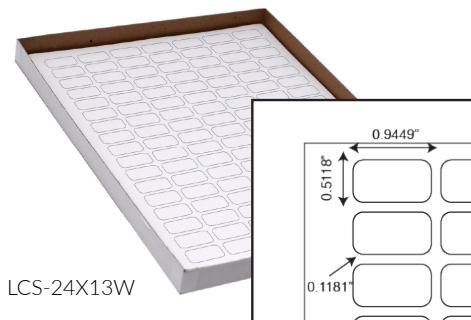

Labeling for Cryogenic and Cold Storage

Cold storage labels use a special adhesive that is designed to withstand extreme cold temperatures as low as -196°C (-311°F). Our cold storage labels can be printed or written on and will not bleed, smudge or smear. These labels are offered in a wide variety of sizes and colors on rolls or laser sheets-- perfect for distinguishing various specimens after prolonged periods of cold storage.

Features:

- Able to withstand temperatures from -196°C up to $+80^{\circ}\text{C}$
- Can be printed on with a laser printer
- Can be written on
- Available on rolls or sheets
- Full line of colors
- Various sizes offered
- Printing instructions and template included

Cryogenic and Cold Storage Labels

Label Sheets

LCS-D95W

LCS-D13RW

LCS-24X13W

LCS-33X13W

Dots for Tubes

Item #	Description	Quantity	Color
LCS-D95W	9.5mm, For .5-1.5ml Tubes	20 Sheets, 192 Labels Per Sheet	White
LCS-D95B	9.5mm, For .5-1.5ml Tubes	20 Sheets, 192 Labels Per Sheet	Blue
LCS-D95G	9.5mm, For .5-1.5ml Tubes	20 Sheets, 192 Labels Per Sheet	Green
LCS-D95N	9.5mm, For .5-1.5ml Tubes	20 Sheets, 192 Labels Per Sheet	Orange
LCS-D95R	9.5mm, For .5-1.5ml Tubes	20 Sheets, 192 Labels Per Sheet	Red
LCS-D95Y	9.5mm, For .5-1.5ml Tubes	20 Sheets, 192 Labels Per Sheet	Yellow
LCS-D95RW	9.5mm, For .5-1.5ml Tubes	20 Sheets, 960 Labels per Color	Assorted
LCS-D13W	13mm, For 1.5-2ml Tubes	20 Sheets, 192 Labels Per Sheet	White
LCS-D13B	13mm, For 1.5-2ml Tubes	20 Sheets, 192 Labels Per Sheet	Blue
LCS-D13G	13mm, For 1.5-2ml Tubes	20 Sheets, 192 Labels Per Sheet	Green
LCS-D13N	13mm, For 1.5-2ml Tubes	20 Sheets, 192 Labels Per Sheet	Orange
LCS-D13R	13mm, For 1.5-2ml Tubes	20 Sheets, 192 Labels Per Sheet	Red
LCS-D13Y	13mm, For 1.5-2ml Tubes	20 Sheets, 192 Labels Per Sheet	Yellow
LCS-D13RW	13mm, For 1.5-2ml Tubes	20 Sheets, 960 Labels Per Color	Assorted