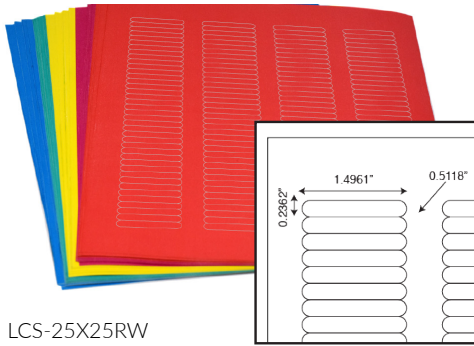

Assorted colors contains Blue, Green, Violet, Red, and Yellow

Labels for Tubes

Item #	Description	Quantity	Color
LCS-24X13W	24x13mm, For .5 Tubes	20 Sheets, 119 Labels Per Sheet	White
LCS-24X13B	24x13mm, For .5 Tubes	20 Sheets, 119 Labels Per Sheet	Blue
LCS-24X13G	24x13mm, For .5 Tubes	20 Sheets, 119 Labels Per Sheet	Green
LCS-24X13N	24x13mm, For .5 Tubes	20 Sheets, 119 Labels Per Sheet	Orange
LCS-24X13R	24x13mm, For .5 Tubes	20 Sheets, 119 Labels Per Sheet	Red
LCS-24X13Y	24x13mm, For .5 Tubes	20 Sheets, 119 Labels Per Sheet	Yellow
LCS-24X13RW	24x13mm, For .5 Tubes	20 Sheets, 595 Labels Per Color	Assorted
LCS-33X13W	33x13mm, For 1.5-2ml Tubes	20 Sheets, 85 Labels Per Sheet	White
LCS-33X13B	33x13mm, For 1.5-2ml Tubes	20 Sheets, 85 Labels Per Sheet	Blue
LCS-33X13G	33x13mm, For 1.5-2ml Tubes	20 Sheets, 85 Labels Per Sheet	Green
LCS-33X13N	33x13mm, For 1.5-2ml Tubes	20 Sheets, 85 Labels Per Sheet	Orange
LCS-33X13R	33x13mm, For 1.5-2ml Tubes	20 Sheets, 85 Labels Per Sheet	Red
LCS-33X13Y	33x13mm, For 1.5-2ml Tubes	20 Sheets, 85 Labels Per Sheet	Yellow
LCS-33X13RW	33x13mm, For 1.5-2ml Tubes	20 Sheets, 425 Labels per Color	Assorted

Assorted colors contains Blue, Green, Violet, Red, and Yellow

Cryogenic and Cold Storage Labels

Label Sheets

LCS-25X25RW

For Microplates

Item #	Description	Quantity	Color
LCS-38X6W	38x6mm	20 Sheets, 156 Labels Per Sheet	White
LCS-38X6B	38x6mm	20 Sheets, 156 Labels Per Sheet	Blue
LCS-38X6G	38x6mm	20 Sheets, 156 Labels Per Sheet	Green
LCS-38X6N	38x6mm	20 Sheets, 156 Labels Per Sheet	Orange
LCS-38X6R	38x6mm	20 Sheets, 156 Labels Per Sheet	Red
LCS-38X6Y	38x6mm	20 Sheets, 156 Labels Per Sheet	Yellow
LCS-38X6RW	38x6mm	20 Sheets, 780 Labels per Color	Assorted
LCS-67X5W	67x5mm	20 Sheets, 99 Labels Per Sheet	White