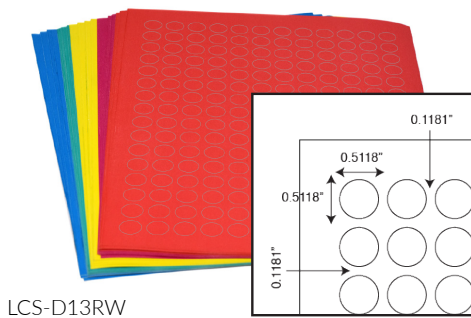

Labeling for Cryogenic and Cold Storage

Cold storage labels use a special adhesive that is designed to withstand extreme cold temperatures as low as -196°C (-311°F). Our cold storage labels can be printed or written on and will not bleed, smudge or smear. These labels are offered in a wide variety of sizes and colors on rolls or laser sheets-- perfect for distinguishing various specimens after prolonged periods of cold storage.

Features:

- Able to withstand temperatures from -196°C up to $+80^{\circ}\text{C}$
- Can be printed on with a laser printer
- Can be written on
- Available on rolls or sheets
- Full line of colors
- Various sizes offered
- Printing instructions and template included

Cryogenic and Cold Storage Labels

Label Sheets

LCS-D95W

LCS-D13RW

LCS-24X13W

LCS-33X13W

Dots for Tubes

Item #	Description	Quantity	Color
LCS-D95W	9.5mm, For .5-1.5ml Tubes	20 Sheets, 192 Labels Per Sheet	White
LCS-D95B	9.5mm, For .5-1.5ml Tubes	20 Sheets, 192 Labels Per Sheet	Blue
LCS-D95G	9.5mm, For .5-1.5ml Tubes	20 Sheets, 192 Labels Per Sheet	Green
LCS-D95N	9.5mm, For .5-1.5ml Tubes	20 Sheets, 192 Labels Per Sheet	Orange
LCS-D95R	9.5mm, For .5-1.5ml Tubes	20 Sheets, 192 Labels Per Sheet	Red
LCS-D95Y	9.5mm, For .5-1.5ml Tubes	20 Sheets, 192 Labels Per Sheet	Yellow
LCS-D95RW	9.5mm, For .5-1.5ml Tubes	20 Sheets, 960 Labels per Color	Assorted
LCS-D13W	13mm, For 1.5-2ml Tubes	20 Sheets, 192 Labels Per Sheet	White
LCS-D13B	13mm, For 1.5-2ml Tubes	20 Sheets, 192 Labels Per Sheet	Blue
LCS-D13G	13mm, For 1.5-2ml Tubes	20 Sheets, 192 Labels Per Sheet	Green
LCS-D13N	13mm, For 1.5-2ml Tubes	20 Sheets, 192 Labels Per Sheet	Orange
LCS-D13R	13mm, For 1.5-2ml Tubes	20 Sheets, 192 Labels Per Sheet	Red
LCS-D13Y	13mm, For 1.5-2ml Tubes	20 Sheets, 192 Labels Per Sheet	Yellow
LCS-D13RW	13mm, For 1.5-2ml Tubes	20 Sheets, 960 Labels Per Color	Assorted